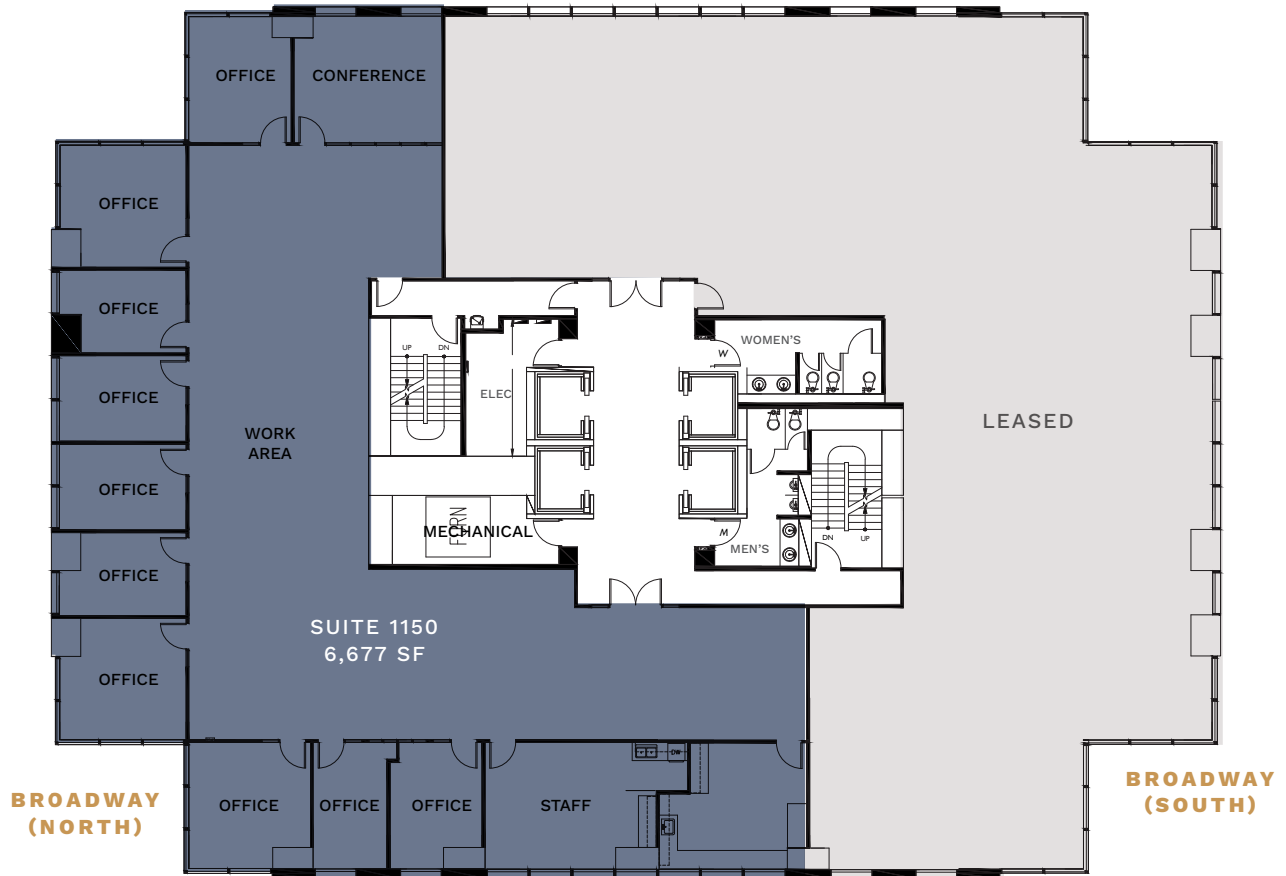

# 11th Floor

THEA FOSS WATERWAY

COMMENCEMENT BAY

MT. RAINIER

### SUITE 1150 | 6,677 SF

\$41.00 PSF, Full Service

1 Conference Room

10 Private Offices

Staff Lounge

DREW FRAME, SIOR 253.948.7032 | drew.frame@kidder.com

RYAN KERSHAW 206.949.1334 | ryan.kershaw@kidder.com